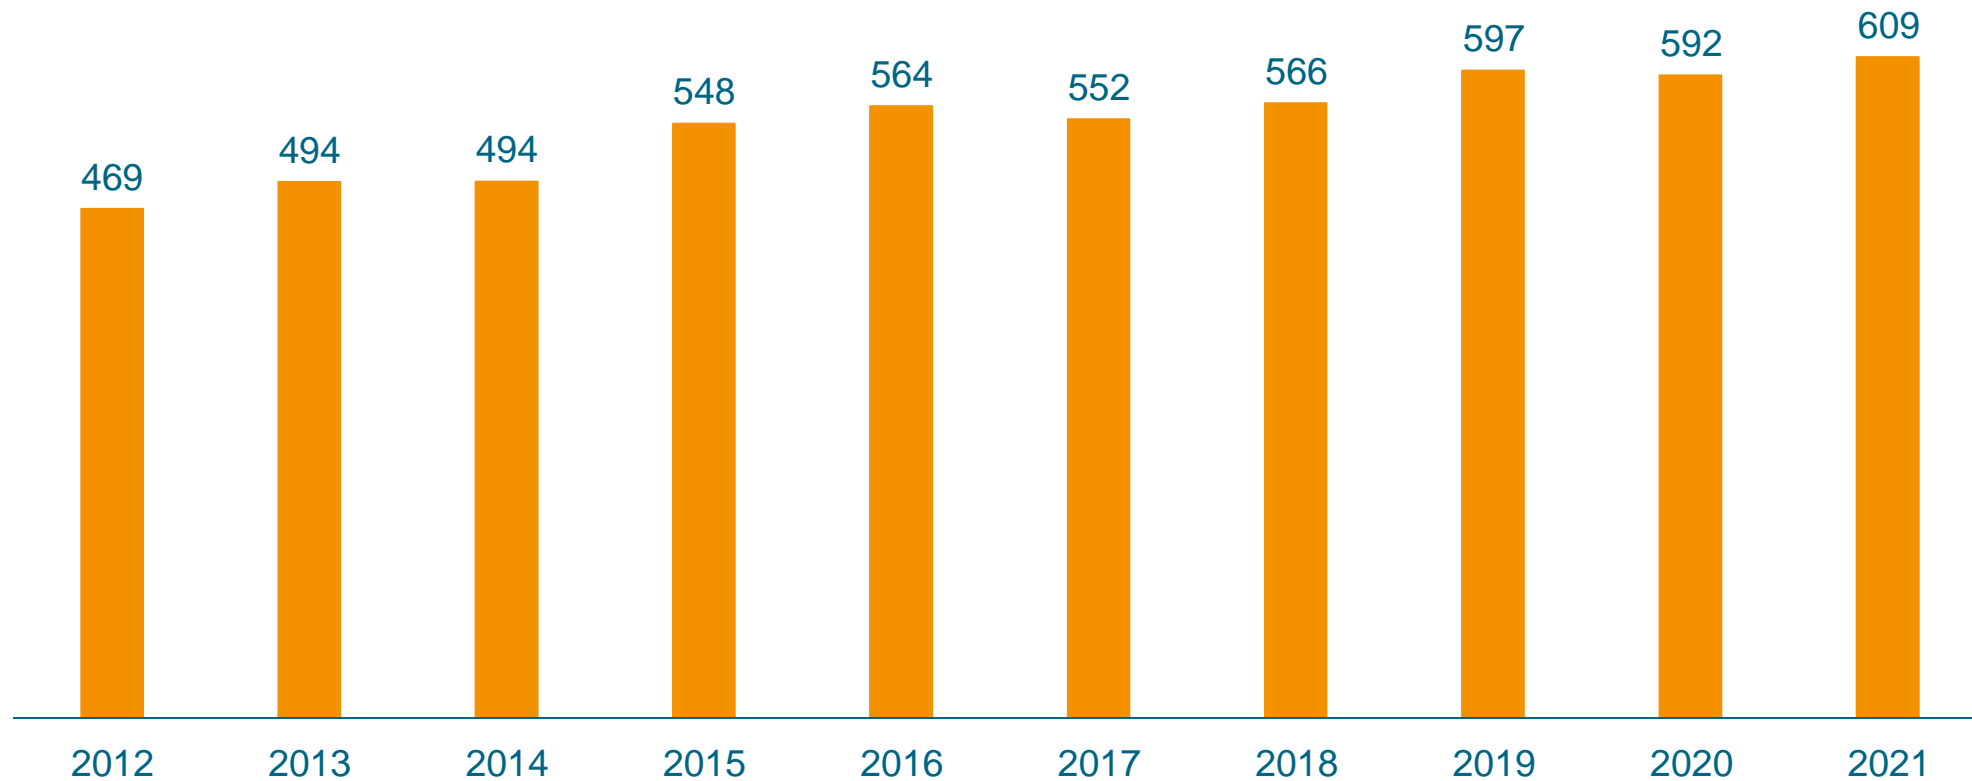

# German exports meat processing machinery

in million EUR

2020/2019: - 0.8 %, 2021/2020: + 2.9 %

Source: German Federal Statistical Office, VDMA